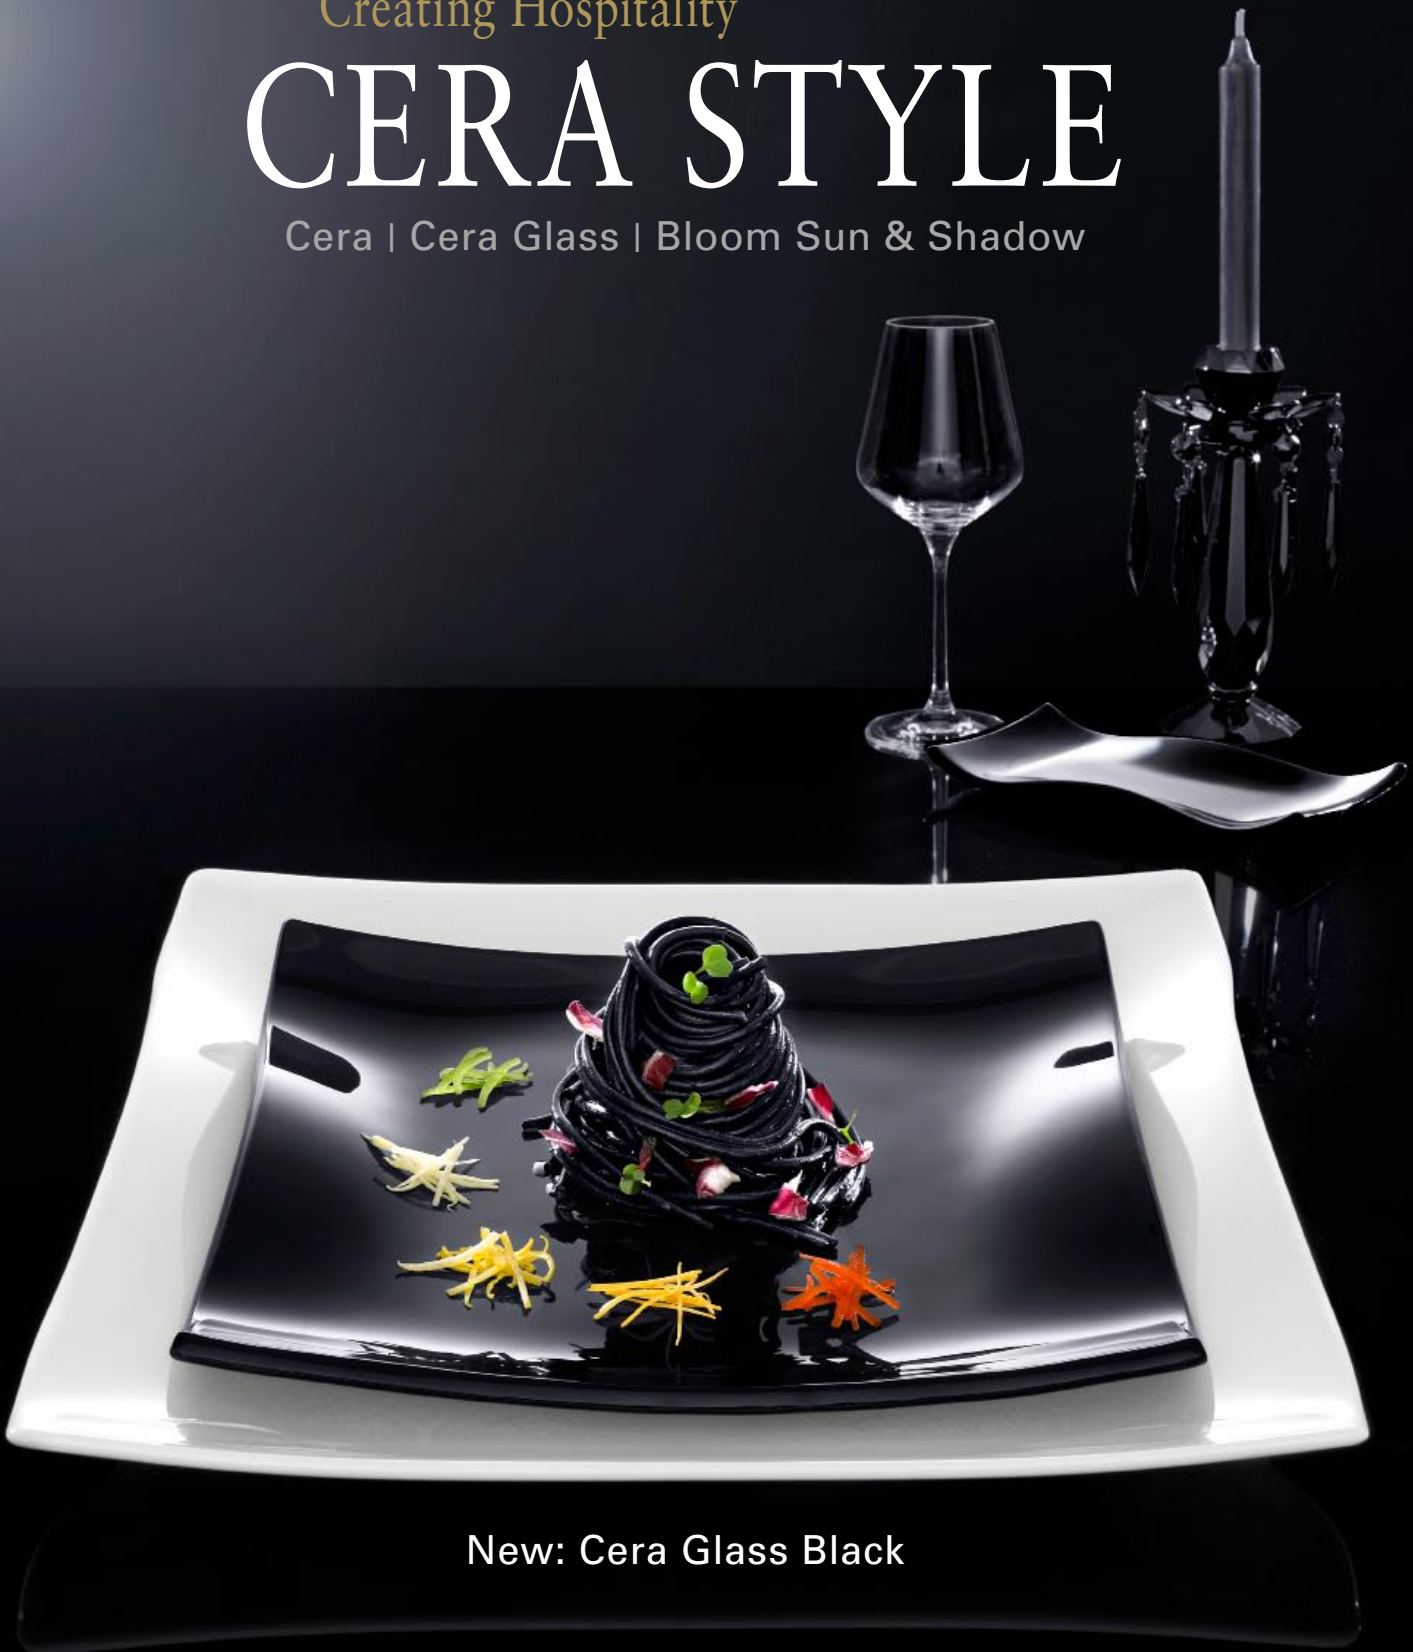

Creating Hospitality

CERA STYLE

Cera | Cera Glass | Bloom Sun & Shadow

New: Cera Glass Black

CERA STYLE

Mix it! Match it!

'Cera Style' is a statement of individuality and originality. Here you will discover natural lines, expressive forms, attractive design and a mix of porcelain and glass materials to create a variety of trend-setting combinations. Take inspiration from this opportunity to create highly personal table settings.